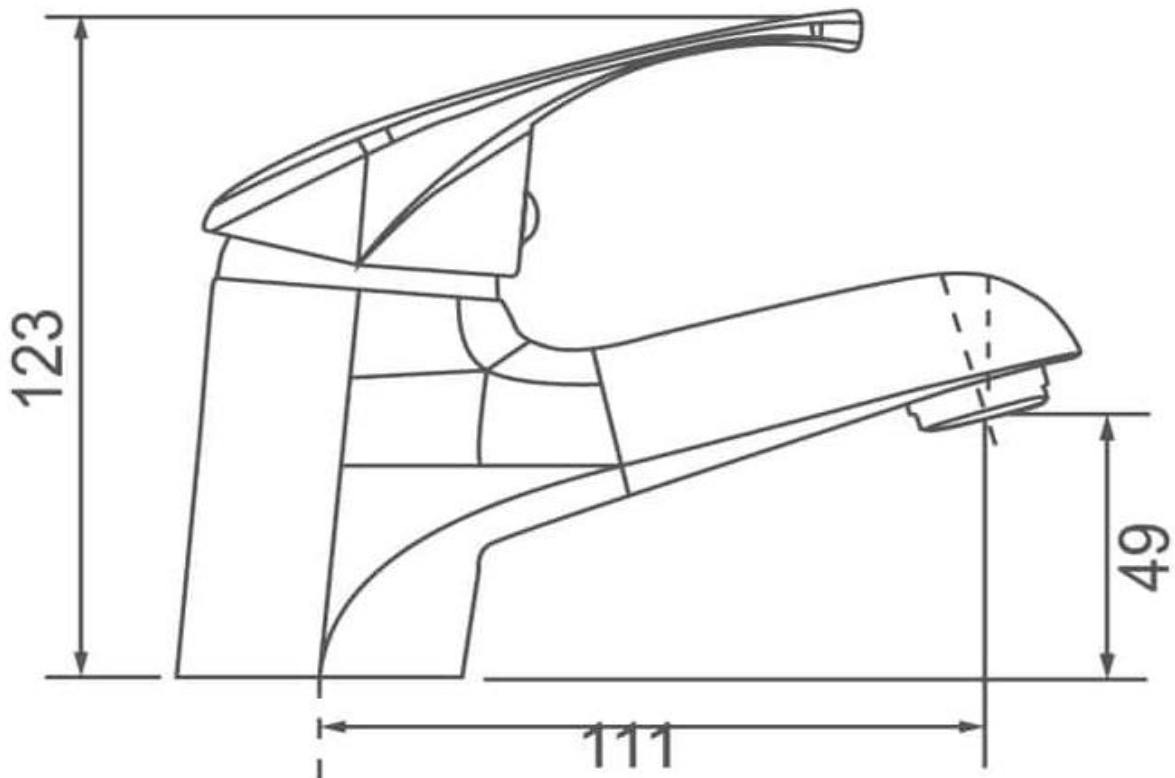

MOBI BASIN MIXER

WELS: 5 Star 6L/min
WELS Reg No: T17104
Pressure Rating: Min 150KPa - Max 500KPa
Temperature Rating: Min 1°C - Max 75°C

Chrome
WT 6661

SPECIFICATIONS

CLEANING & MAINTENANCE:

Tapware should be cleaned with mild detergent and water
All Products must be cleaned with a soft cloth with soapy water, avoid waxes, solvents, abrasives, acids and other chemical based cleaners
Warranty will be void if damages are caused by unsuitable cleaning products